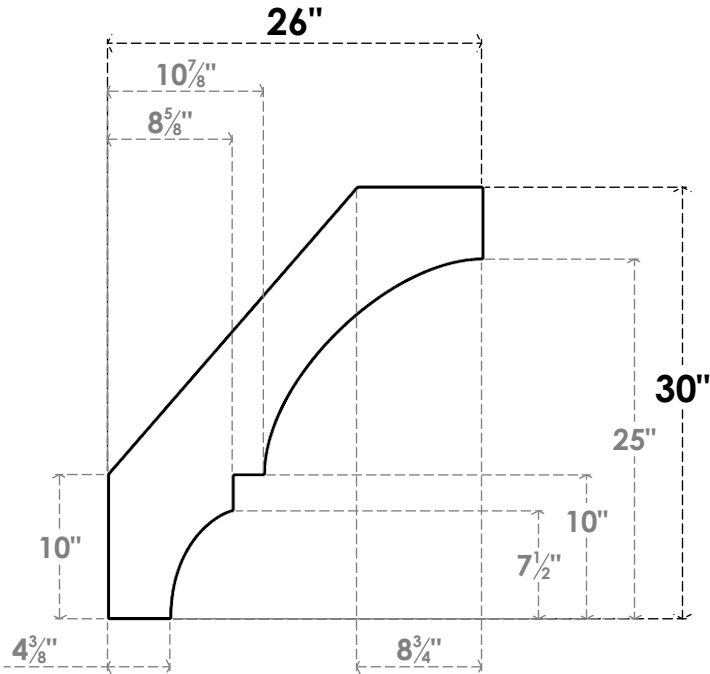

ITEM NUMBER: BRCPC060X26000X30000BOA

6"W X 26"D X 30"H BALBOA ARCHITECTURAL GRADE PVC CLOSED KNEE BRACE

SIDE PROFILE

FRONT PROFILE

ISOMETRIC

EKENA MILLWORK
2300 WEST MAIN ST.
CLARKSVILLE, TX 75426
TOLL FREE: 866-607-0453
WWW.EKENAMILLWORK.COM