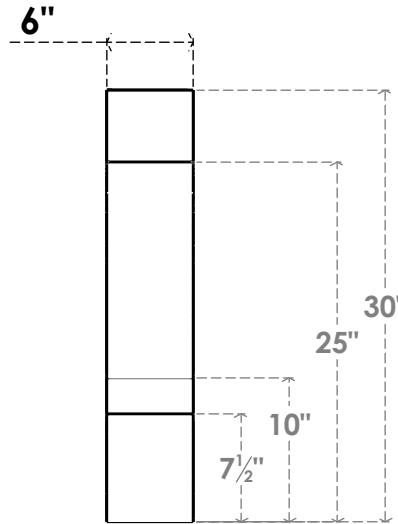

ITEM NUMBER: BRCPC060X26000X30000BOA

6"W X 26"D X 30"H BALBOA ARCHITECTURAL GRADE PVC CLOSED KNEE BRACE

SIDE PROFILE

FRONT PROFILE

ISOMETRIC

EKENA MILLWORK
2300 WEST MAIN ST.
CLARKSVILLE, TX 75426
TOLL FREE: 866-607-0453
WWW.EKENAMILLWORK.COM